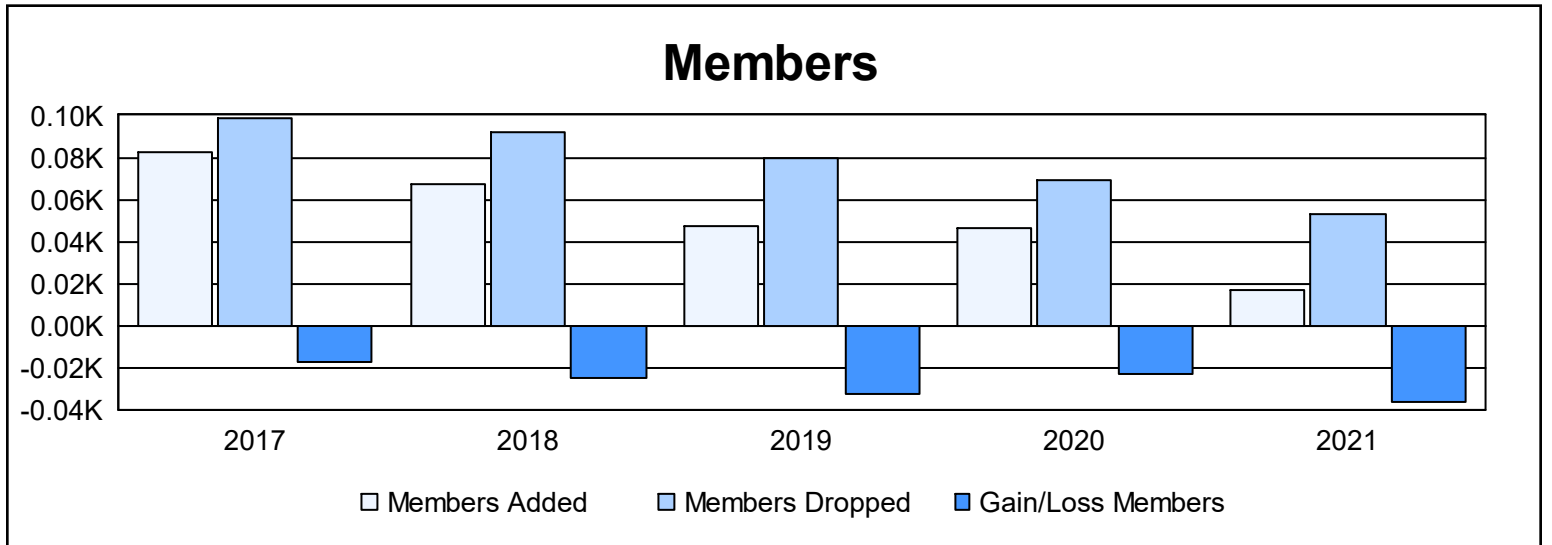

Year	New Clubs	Dropped Clubs	Gain/ Loss Clubs	New Members	Charter Members	Reinstate Members	Transfer Members	Total Member Added	Total Members Dropped	Gain/ Loss Members
2016-2017	0	1	-1	75	0	7	0	82	99	-17
2017-2018	0	1	-1	64	0	3	0	67	92	-25
2018-2019	0	0	0	41	0	5	1	47	80	-33
2019-2020	0	0	0	44	1	0	1	46	69	-23
2020-2021	0	0	0	16	0	0	1	17	53	-36
<b>Average</b>	<b>0</b>	<b>0</b>	<b>0</b>	<b>48</b>	<b>0</b>	<b>3</b>	<b>1</b>	<b>52</b>	<b>79</b>	<b>-27</b>

### Membership Composition June 2021 Cumulative