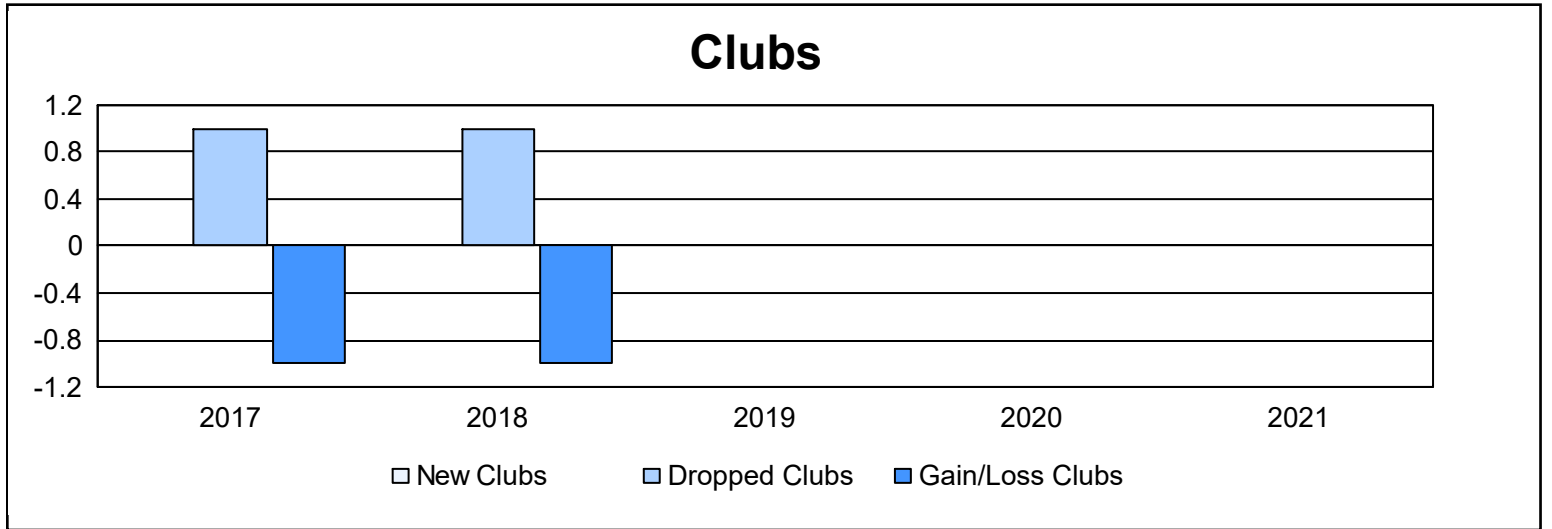

Year	New Clubs	Dropped Clubs	Gain/ Loss Clubs	New Members	Charter Members	Reinstate Members	Transfer Members	Total Member Added	Total Members Dropped	Gain/ Loss Members
2016-2017	0	1	-1	75	0	7	0	82	99	-17
2017-2018	0	1	-1	64	0	3	0	67	92	-25
2018-2019	0	0	0	41	0	5	1	47	80	-33
2019-2020	0	0	0	44	1	0	1	46	69	-23
2020-2021	0	0	0	16	0	0	1	17	53	-36
<b>Average</b>	<b>0</b>	<b>0</b>	<b>0</b>	<b>48</b>	<b>0</b>	<b>3</b>	<b>1</b>	<b>52</b>	<b>79</b>	<b>-27</b>

### Membership Composition June 2021 Cumulative