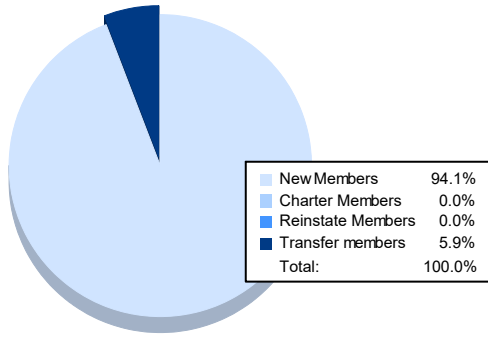

Year	New Clubs	Dropped Clubs	Gain/ Loss Clubs	New Members	Charter Members	Reinstate Members	Transfer Members	Total Member Added	Total Members Dropped	Gain/ Loss Members
2016-2017	0	1	-1	75	0	7	0	82	99	-17
2017-2018	0	1	-1	64	0	3	0	67	92	-25
2018-2019	0	0	0	41	0	5	1	47	80	-33
2019-2020	0	0	0	44	1	0	1	46	69	-23
2020-2021	0	0	0	16	0	0	1	17	53	-36
<b>Average</b>	<b>0</b>	<b>0</b>	<b>0</b>	<b>48</b>	<b>0</b>	<b>3</b>	<b>1</b>	<b>52</b>	<b>79</b>	<b>-27</b>

### Membership Composition June 2021 Cumulative